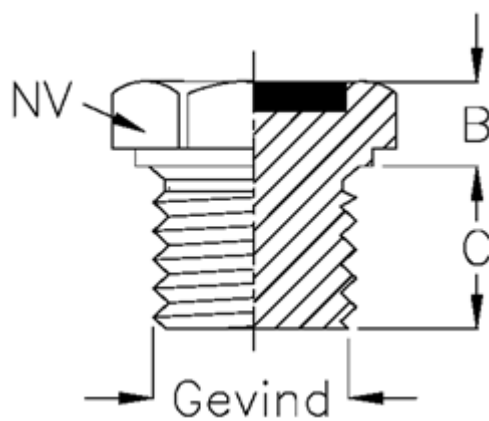

Article number: 21320410A

Description: Drain filling plug
Type 32A G 1/8 ET.A (filling red)

Measures

B = 5
C = 8
NV = 14
Thread = 1/8 GAS